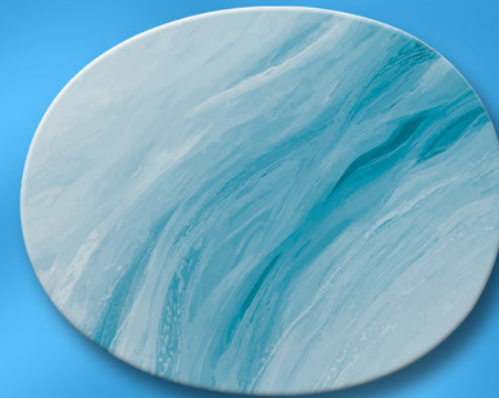

9.5" Opal Round Soup Plate

6.5" Opal Round Bowl
7.5" Opal Round Bowl
8" Opal Round Bowl

10" Opal Rectangular Plate
12" Opal Rectangular Plate
14" Opal Rectangular Plate

10" Opal Round Bowl
11" Opal Round Bowl
12" Opal Round Bowl

Opal

COLLECTION

US 23814
14" Opal Round Plate
356L x 350W x 27H (mm)
Nett Weight = 524g

US 23811
11" Opal Round Plate
289L x 289W x 27H (mm)
Nett Weight = 304g

US 23809
8" Opal Round Plate
203L x 203W x 19H (mm)
Nett Weight = 161g